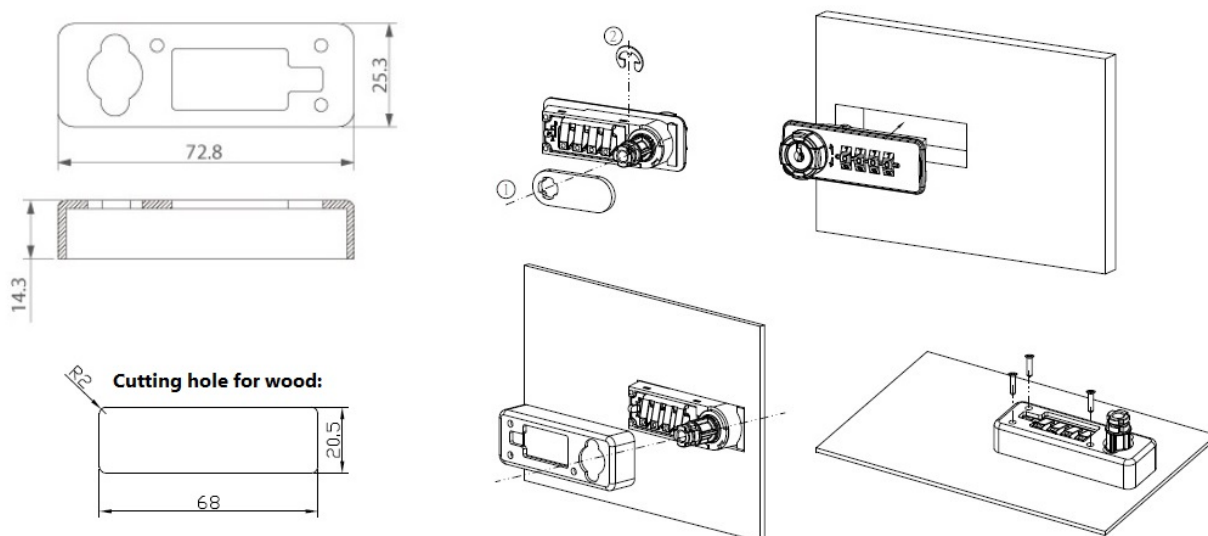

PRODUCT SHEET

Description:

Back Plate, Black Plastic, F/Lock M224, F/1-12mm Panels, W/ 3 Screws, Size: 73x25x14mm, ABS Material, Cutting Hole:, 68 x 20,5mm

Item number:

14.08.247-0

Units	Box	Carton	HS Code	Barcode
Pcs.	1	200	3926300090	 5704866045544